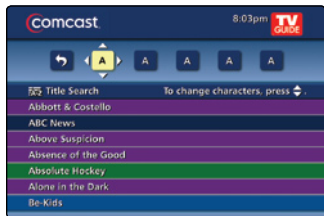

## Search by title

1. Select the **Search**  icon from the Quick Menu, then select **Title Search**.
2. Use the ▲▼ buttons on your remote until the first letter of the title you want appears in the first box. Advance to the next box by pressing the ► button.
3. Continue entering letters for the program you are seeking. Press  to jump to the listings below. Highlight your program and press .